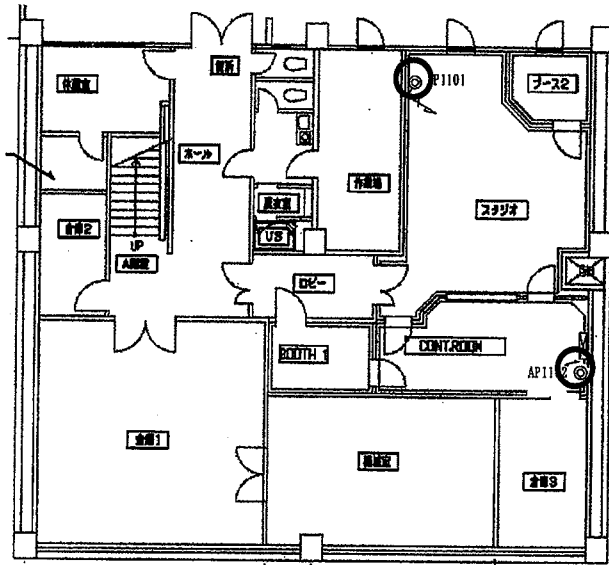

Rack setting required

2 AP